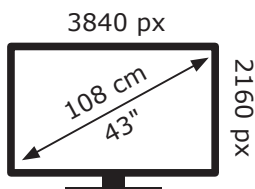

ENERGY

GRUNDIG

43 GFU 7900W URF000

59 kWh/1000h

ABCDEF**G**

79 kWh/1000h

2019/2013